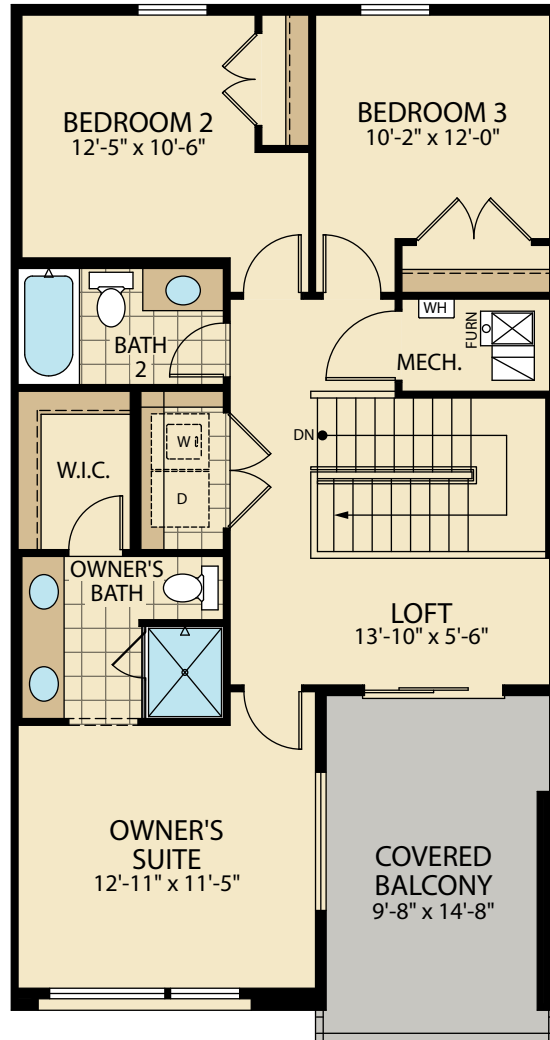

FIRST FLOOR

FIRST FLOOR  
END UNIT

SECOND FLOOR

SECOND FLOOR  
END UNIT

**(24x75) 2J**  
**3 BEDROOMS**  
**2.5 BATHS**

SQUARE FOOTAGE	
MAIN FLOOR LIVING	605
UPPER FLOOR LIVING	821
TOTAL LIVING	1426
GARAGE	533
PORCH	150
BALCONY	156