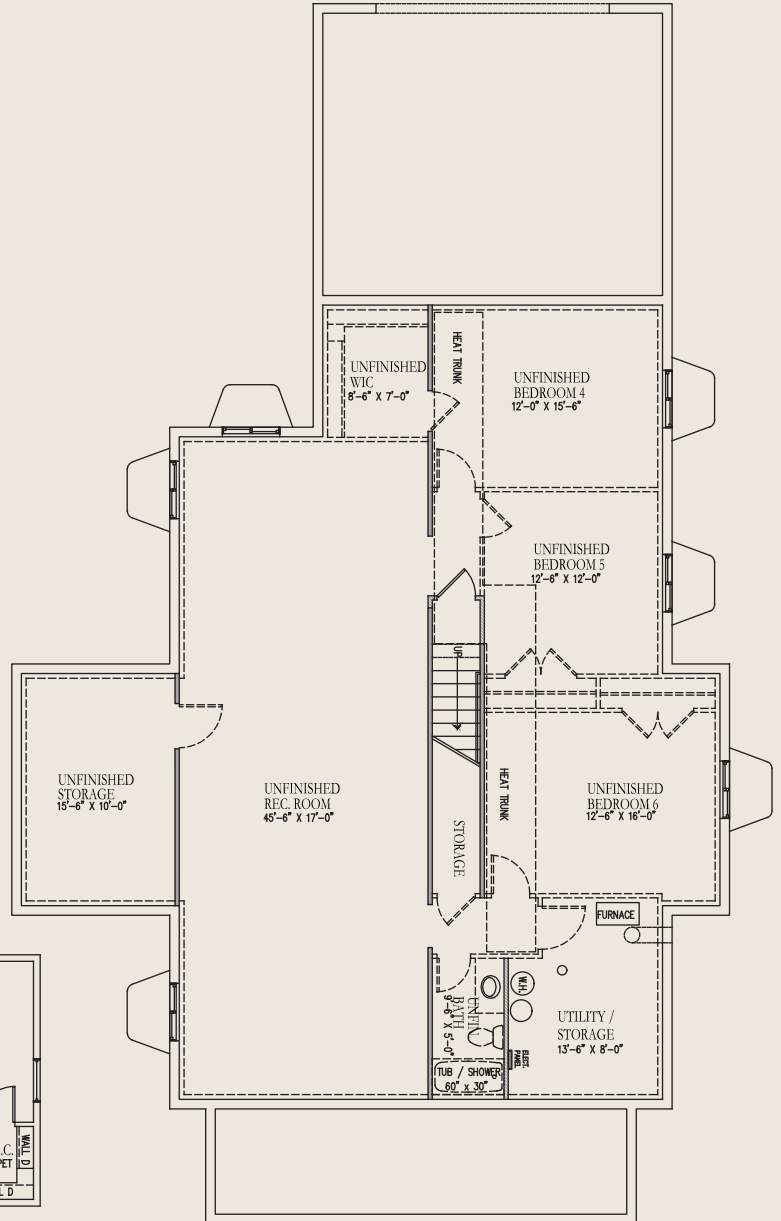

LOWER LEVEL

VIEW ELEVATION