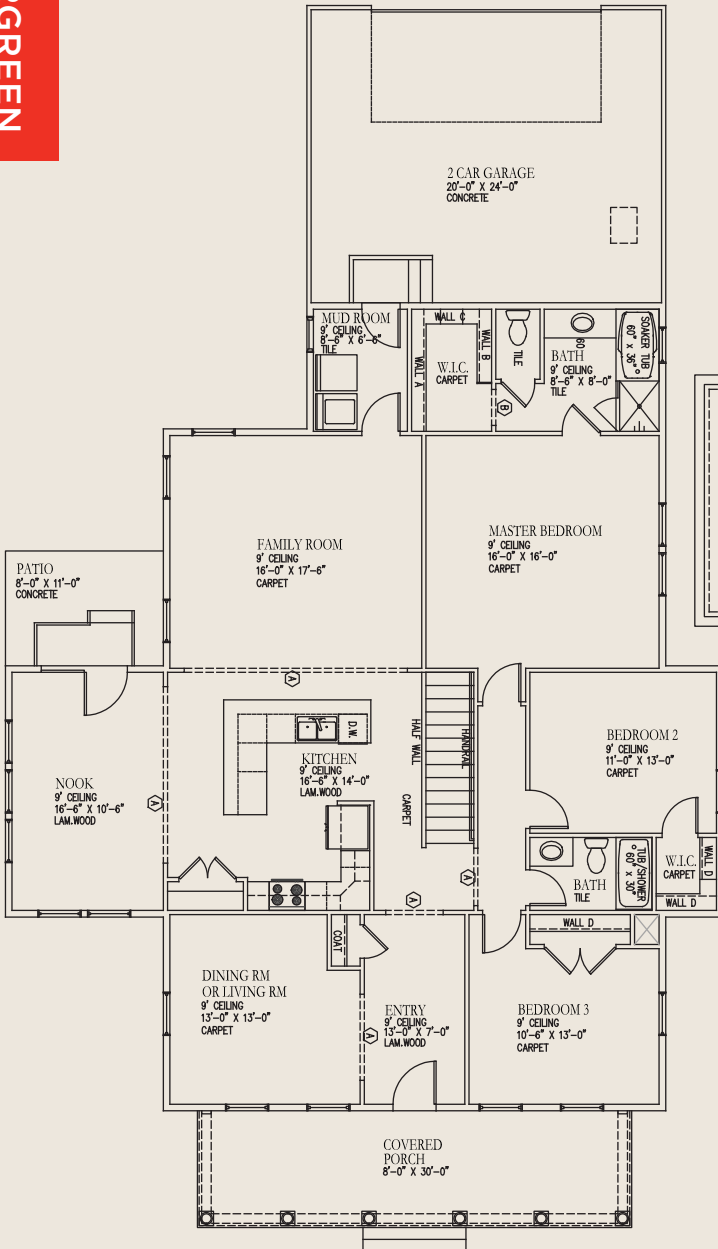

EVERGREEN

MAIN LEVEL