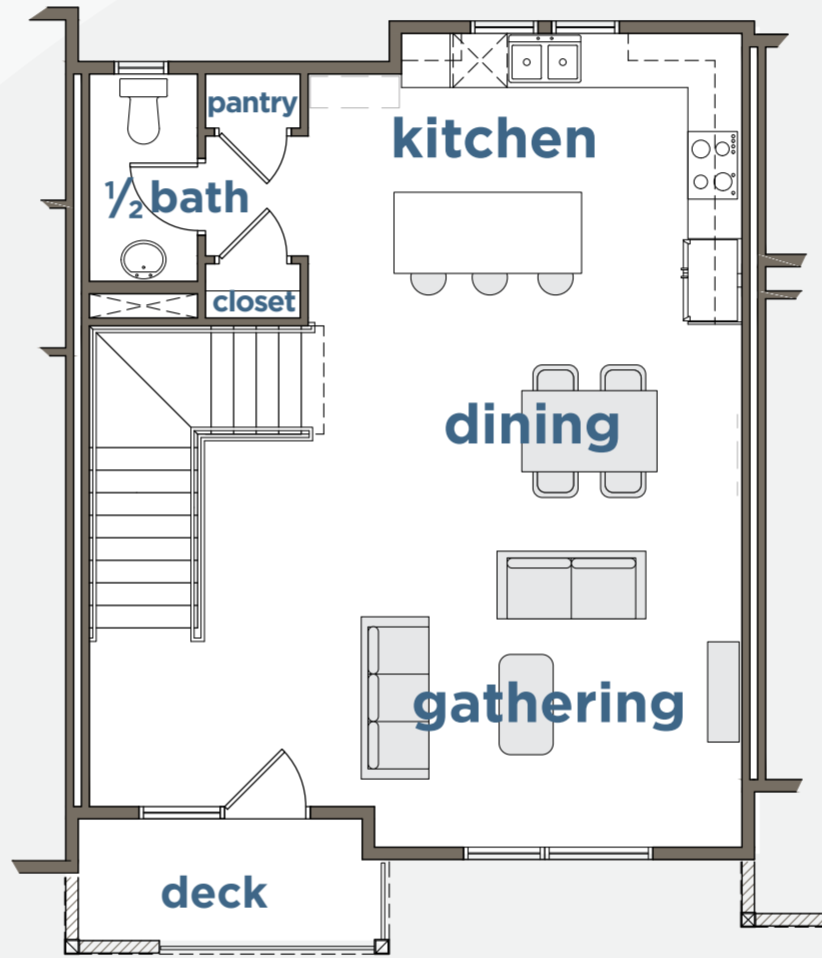

Highland Park Village

Total Sq. Ft. 1506	
Level 1	87
Level 2	738
Level 3	681
Bedrooms	3
Baths	2.5
Garage	2 car+

C1 | UNIT

Level 1

220v car charging

Level 2

Level 3

Designed with you in mind.