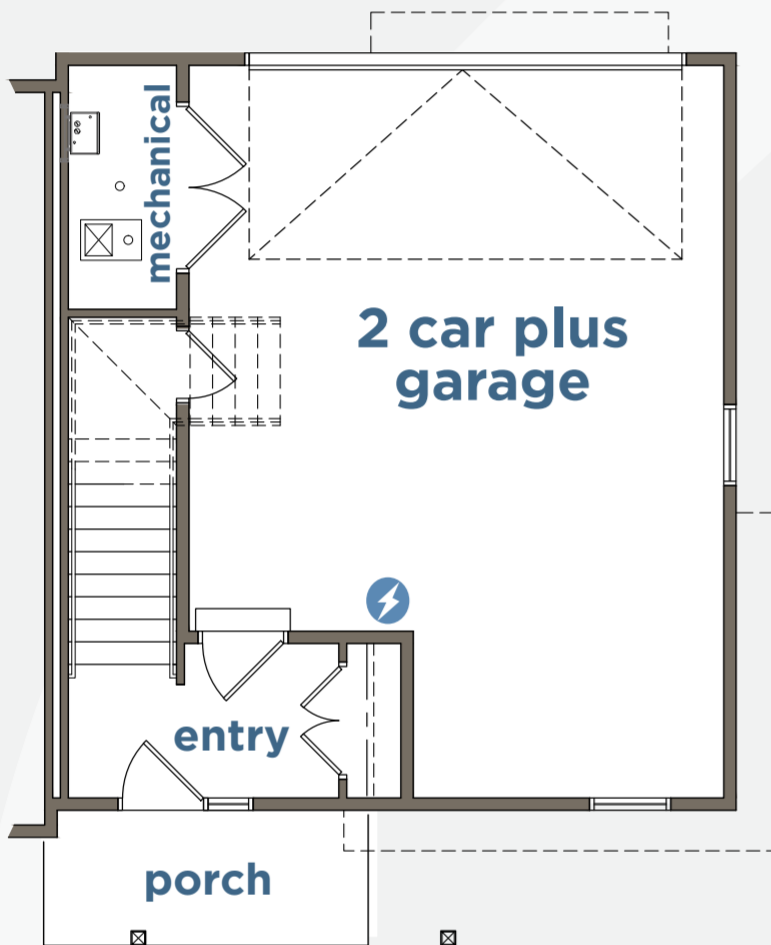

# Highland Park Village

<b>Total Sq. Ft.</b>	<b>1550</b>
Level 1	87
Level 2	760
Level 3	703
Bedrooms	3
Baths	2.5
Garage	2 car+

C3 | UNIT

## Level 3

*Designed with you in mind.*