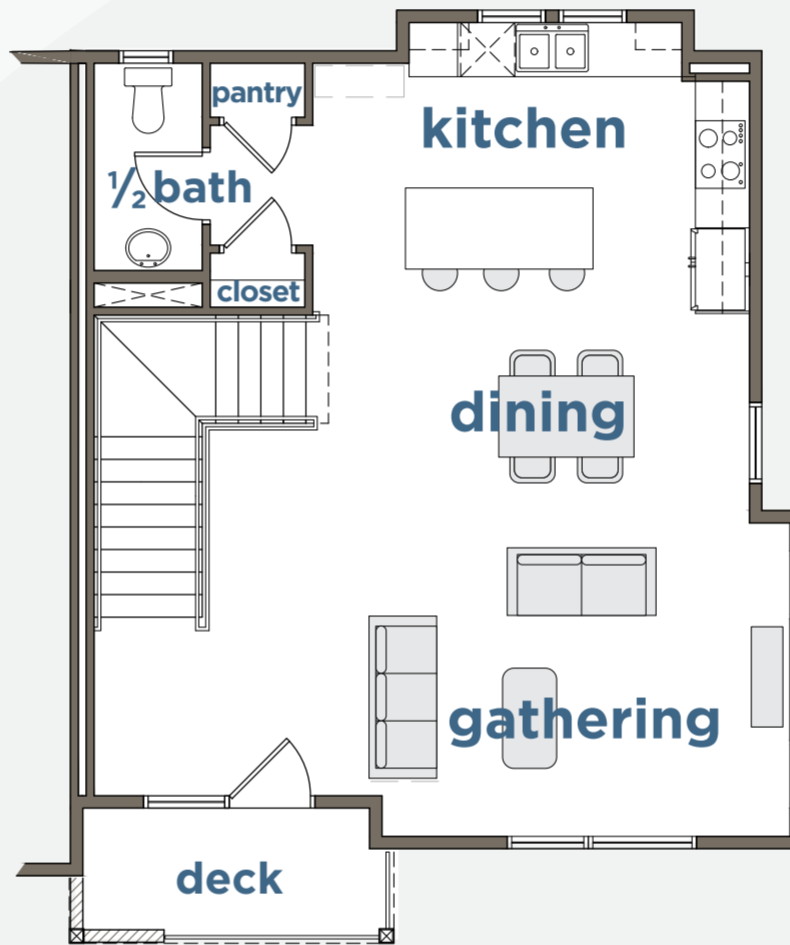

# Highland Park Village

<b>Total Sq. Ft.</b>	<b>1550</b>
Level 1	87
Level 2	760
Level 3	703
Bedrooms	3
Baths	2.5
Garage	2 car+

C3 | UNIT

## Level 2

## Level 3

*Designed with you in mind.*