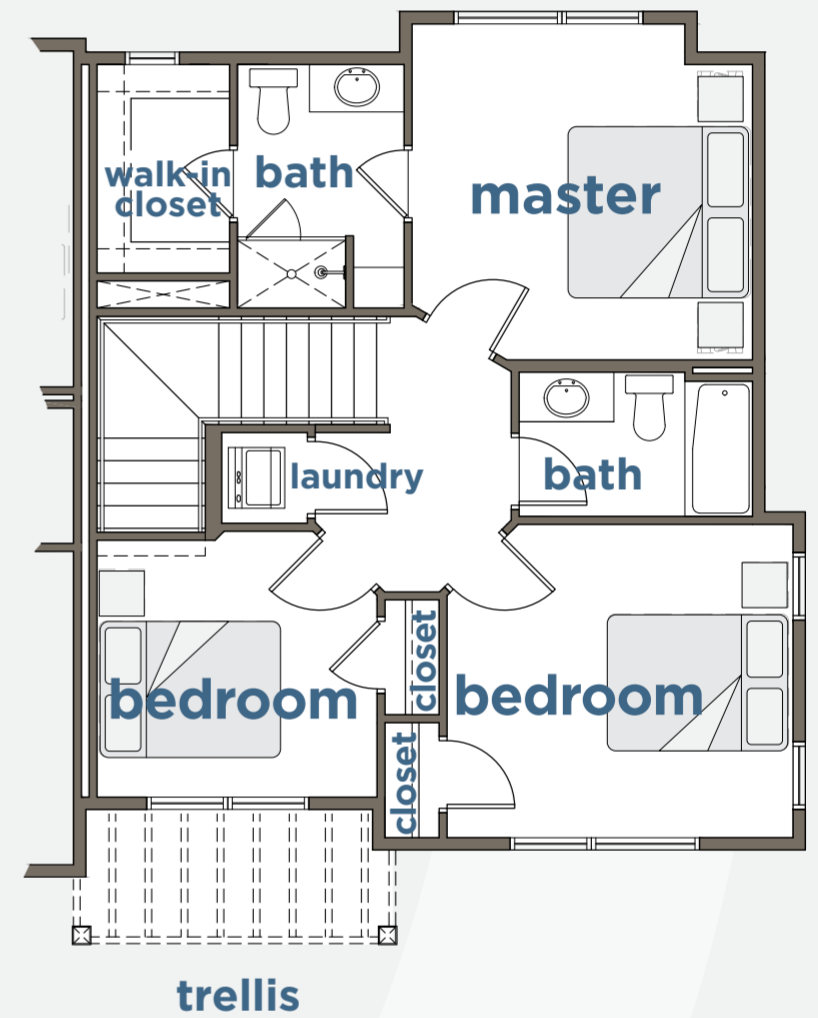

# Highland Park Village

<b>Total Sq. Ft.</b>	<b>1550</b>
Level 1	87
Level 2	760
Level 3	703
Bedrooms	3
Baths	2.5
Garage	2 car+

C3 | UNIT

## Level 2

## Level 3

*Designed with you in mind.*