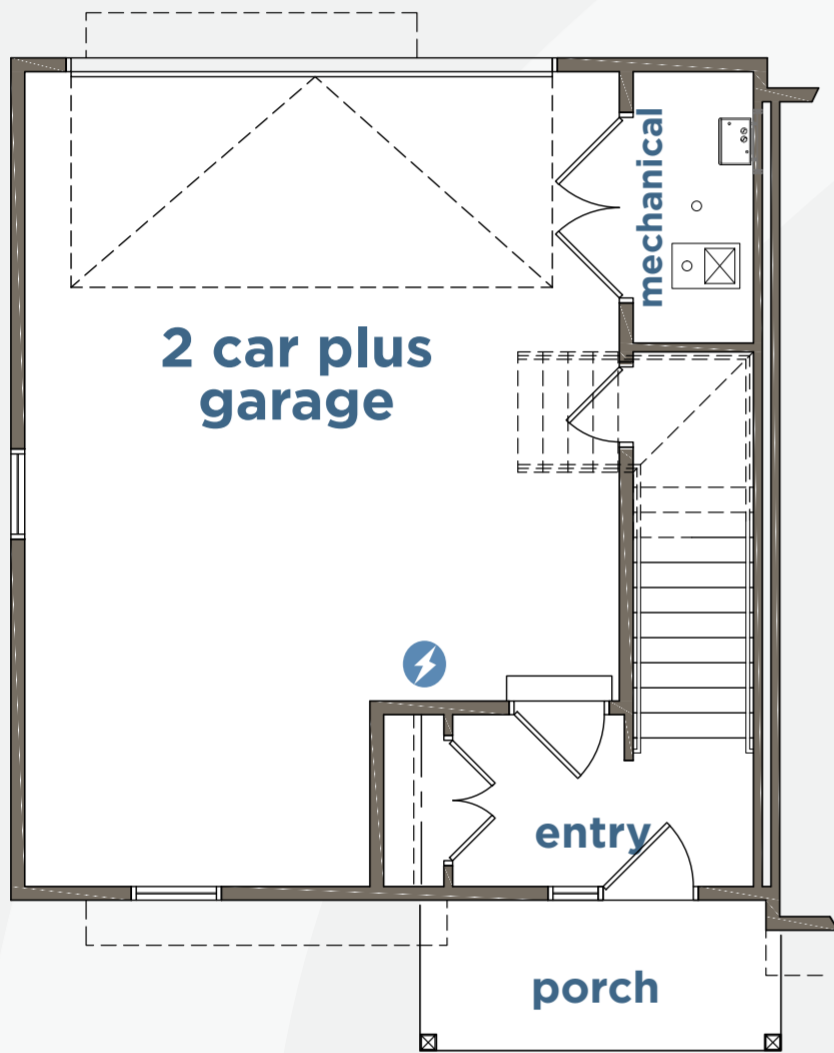

Highland Park Village

Total Sq. Ft.	1506
Level 1	87
Level 2	738
Level 3	681
Bedrooms	3
Baths	2.5
Garage	2 car+

C2 | UNIT

Level 1

Level 2

Level 3

220v car charging

Designed with you in mind.