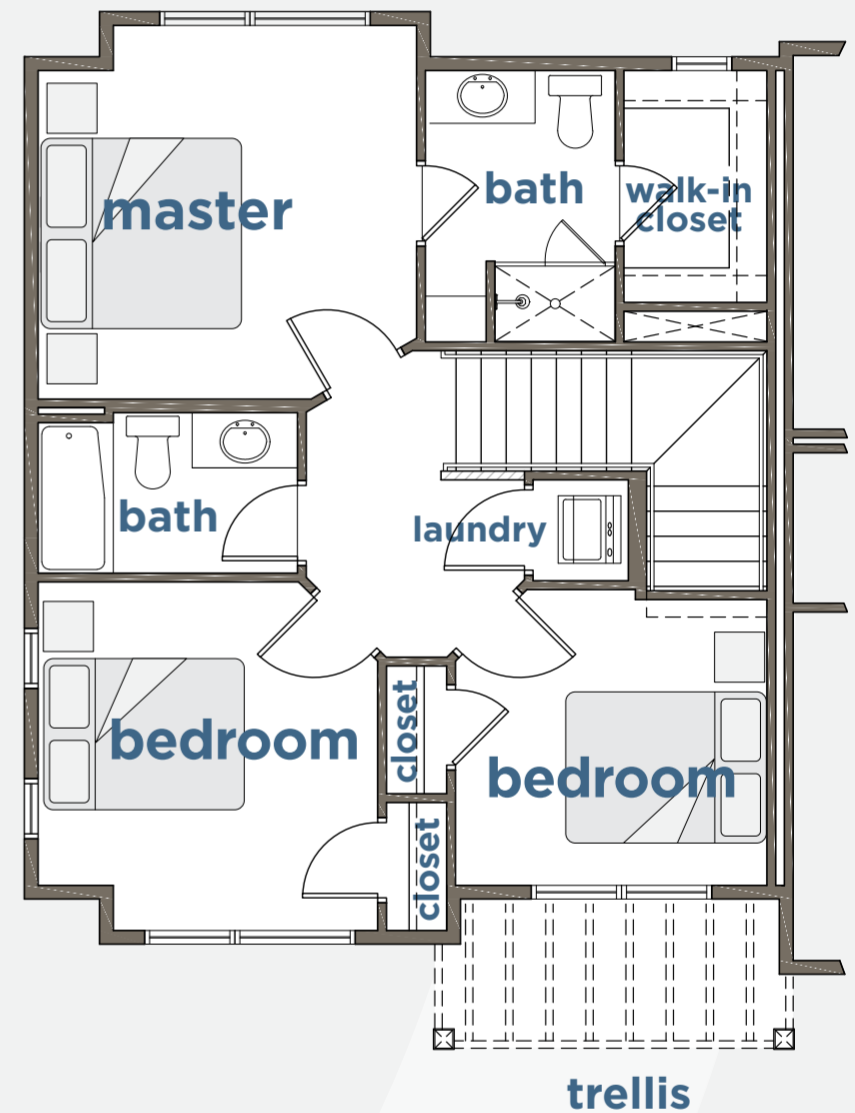

Highland Park Village

Total Sq. Ft.	1506
Level 1	87
Level 2	738
Level 3	681
Bedrooms	3
Baths	2.5
Garage	2 car+

C2 | UNIT

Level 1

Level 2

Level 3

220v car charging

Designed with you in mind.