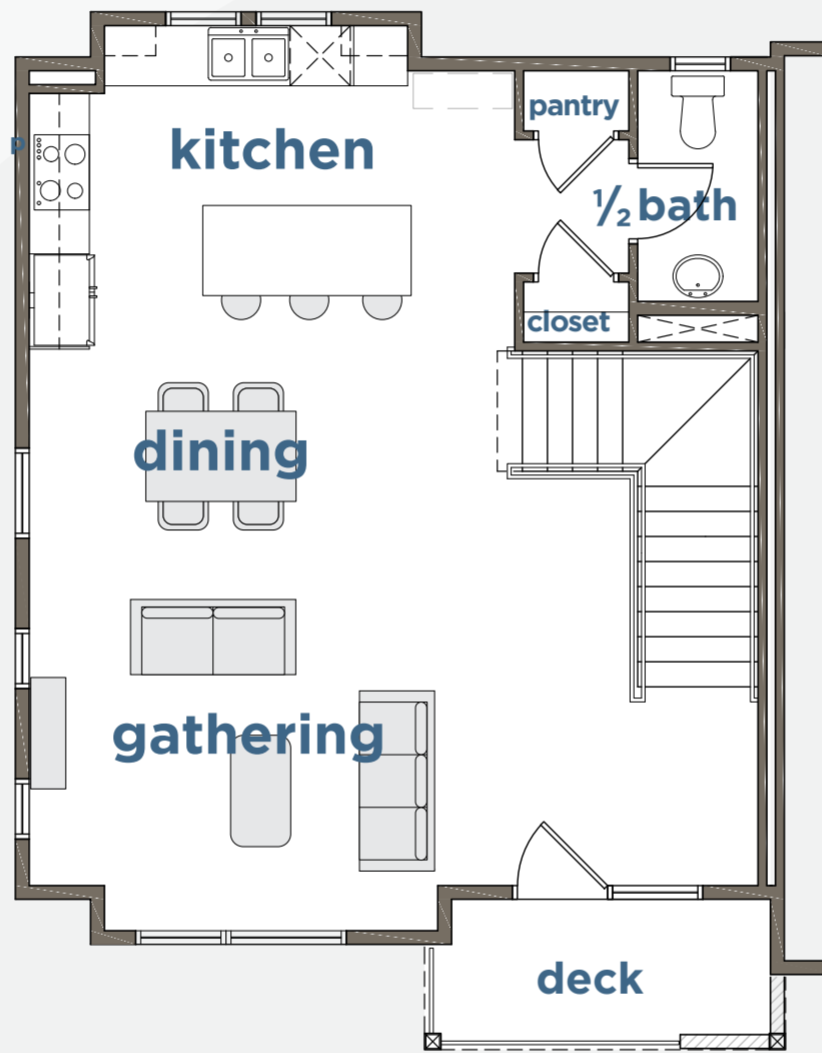

Highland Park Village

Total Sq. Ft.	1506
Level 1	87
Level 2	738
Level 3	681
Bedrooms	3
Baths	2.5
Garage	2 car+

C2 | UNIT

Level 1

Level 2

Level 3

220v car charging

Designed with you in mind.