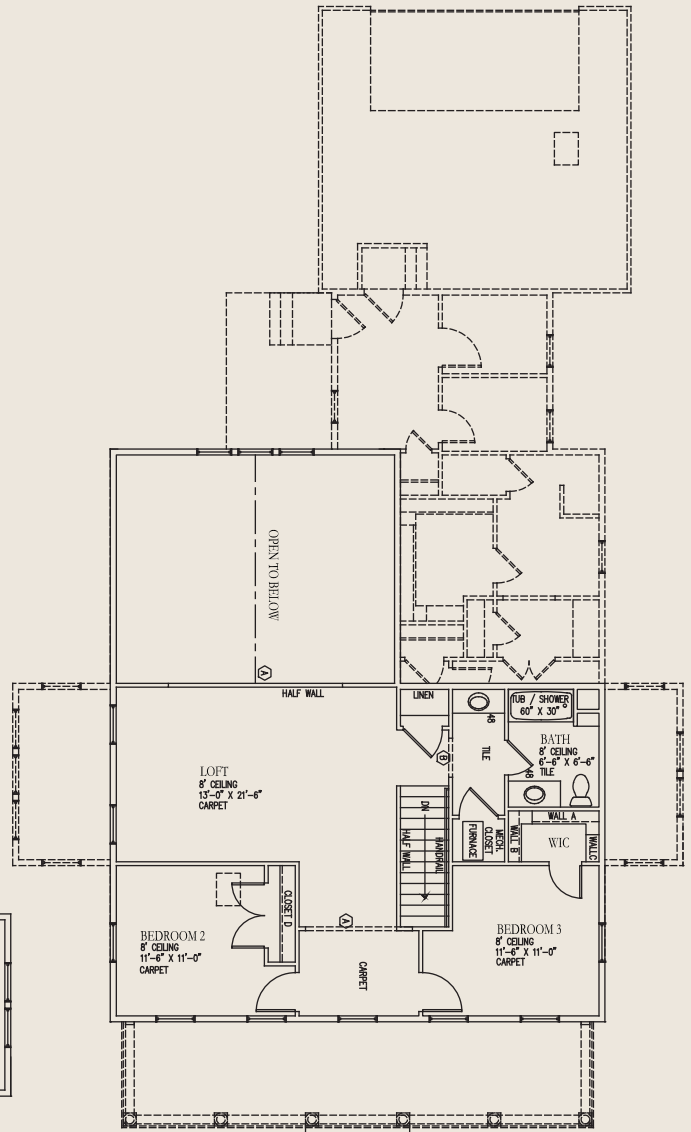

UPPER LEVEL

VIEW ELEVATION