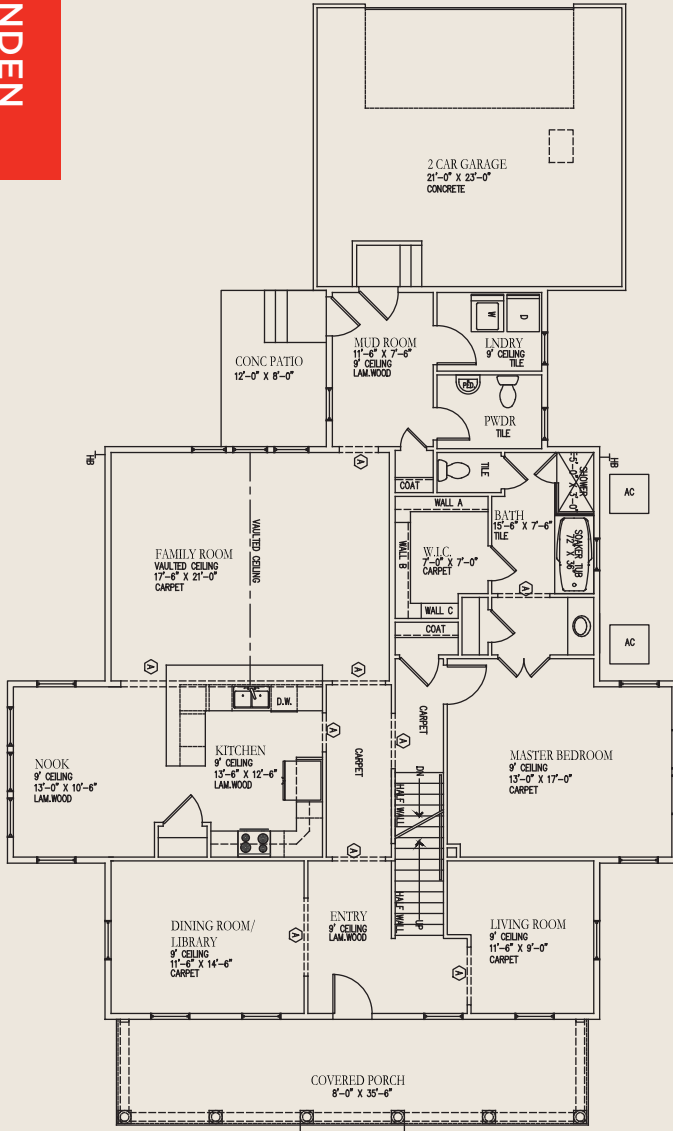

- PROVIDENCE SERIES -

LINDEN

FINISHED SQ FOOTAGE: 3065
TOTAL SQ FOOTAGE: 5142

ARTS & CRAFTS ELEVATION

COLONIAL REVIVAL ELEVATION

ENGLISH ROMANTIC ELEVATION

COLONIAL REVIVAL II ELEVATION

LINDEN