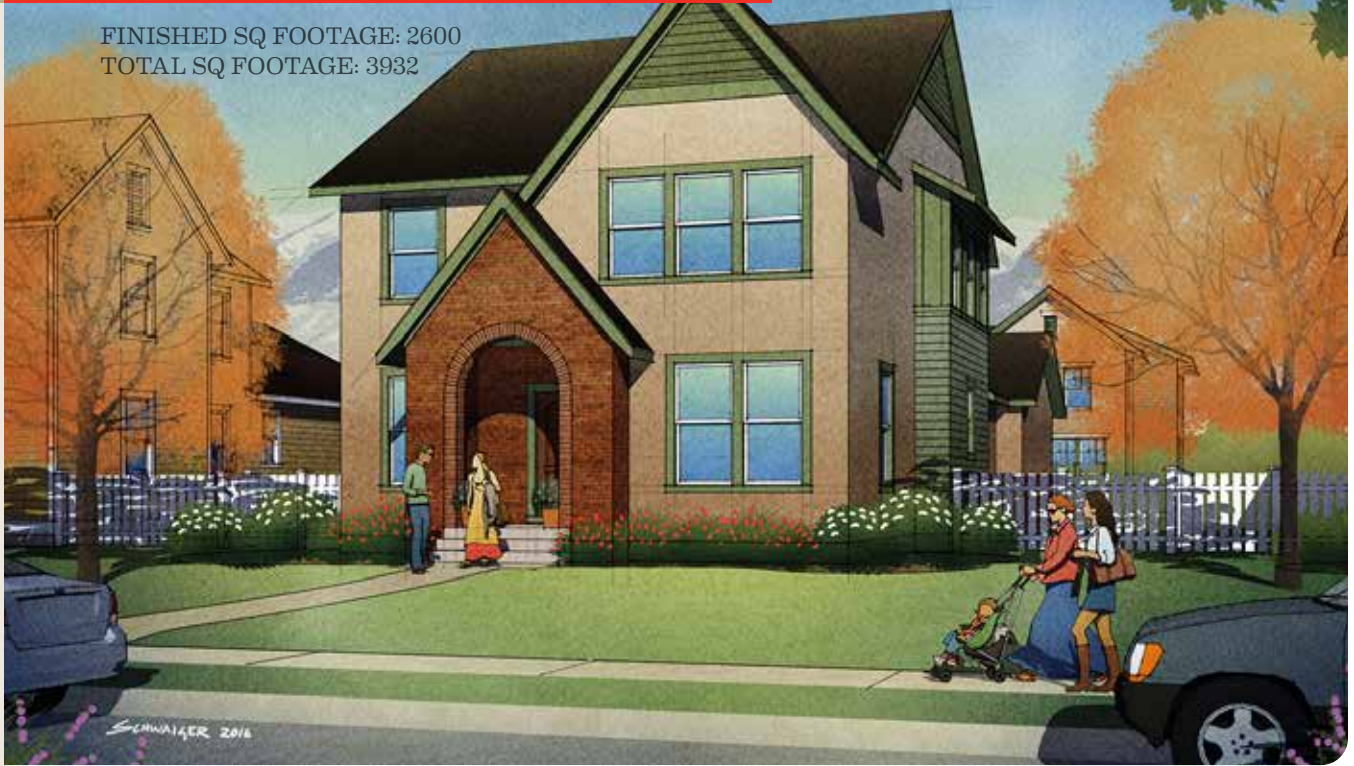

- PROVIDENCE SERIES -

ALEXANDRIA

FINISHED SQ FOOTAGE: 2600
TOTAL SQ FOOTAGE: 3932

ARTS & CRAFTS ELEVATION

COLONIAL REVIVAL ELEVATION

ARTS & CRAFTS ELEVATION

VICTORIAN ELEVATION

ALEXANDRIA

UPPER LEVEL

VIEW ELEVATION

ENGLISH ROMANTIC ELEVATION

2014 ★ 2015 ★ 2016
BEST OF STATE
 RESIDENTIAL CONSTRUCTION