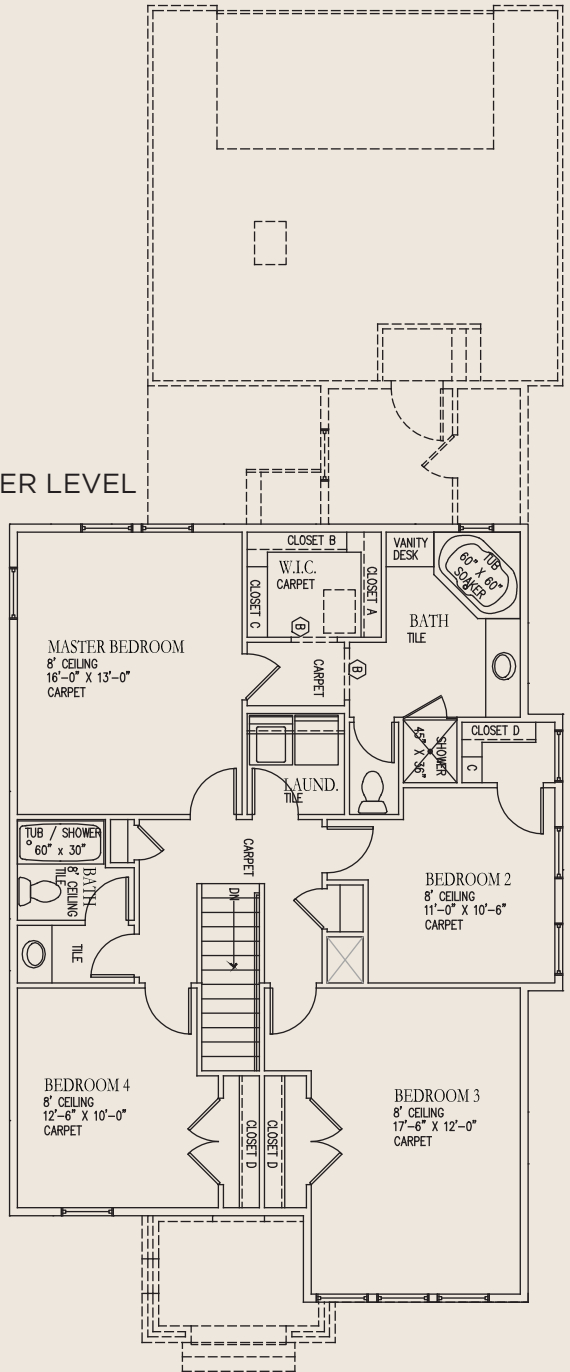

UPPER LEVEL

VIEW ELEVATION