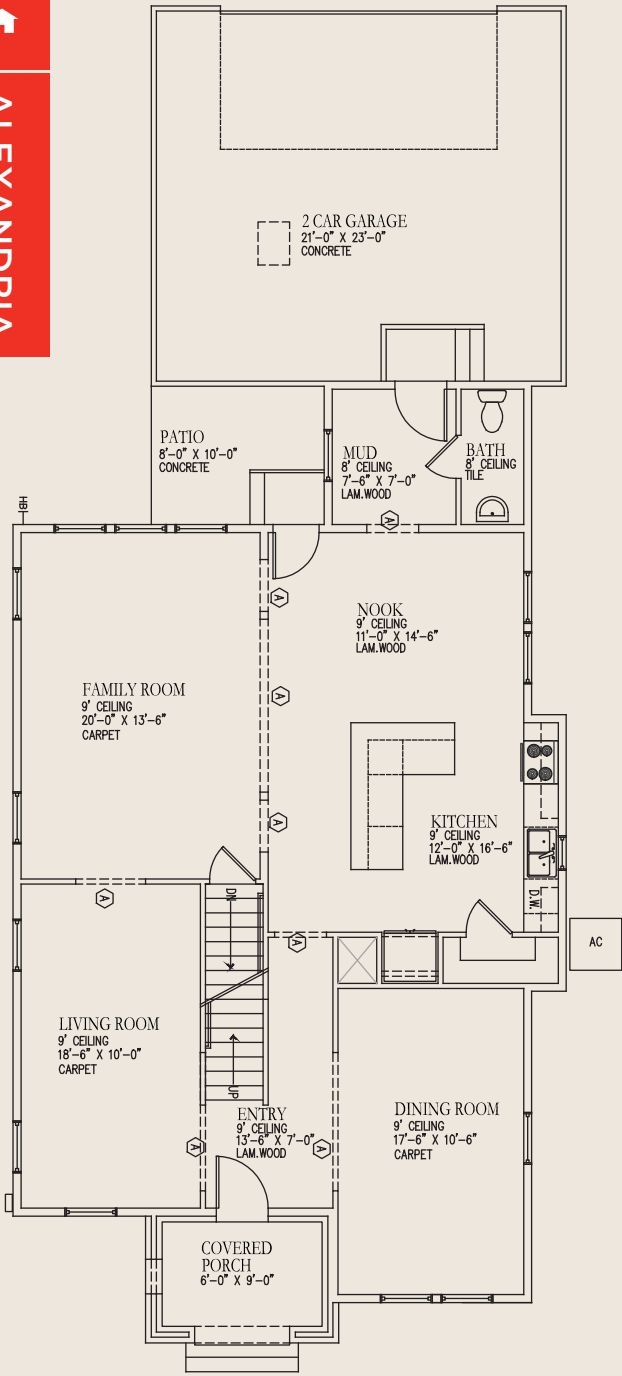

- PROVIDENCE SERIES -

ALEXANDRIA

FINISHED SQ FOOTAGE: 2600
TOTAL SQ FOOTAGE: 3932

ARTS & CRAFTS ELEVATION

COLONIAL REVIVAL ELEVATION

ARTS & CRAFTS ELEVATION

VICTORIAN ELEVATION

ALEXANDRIA