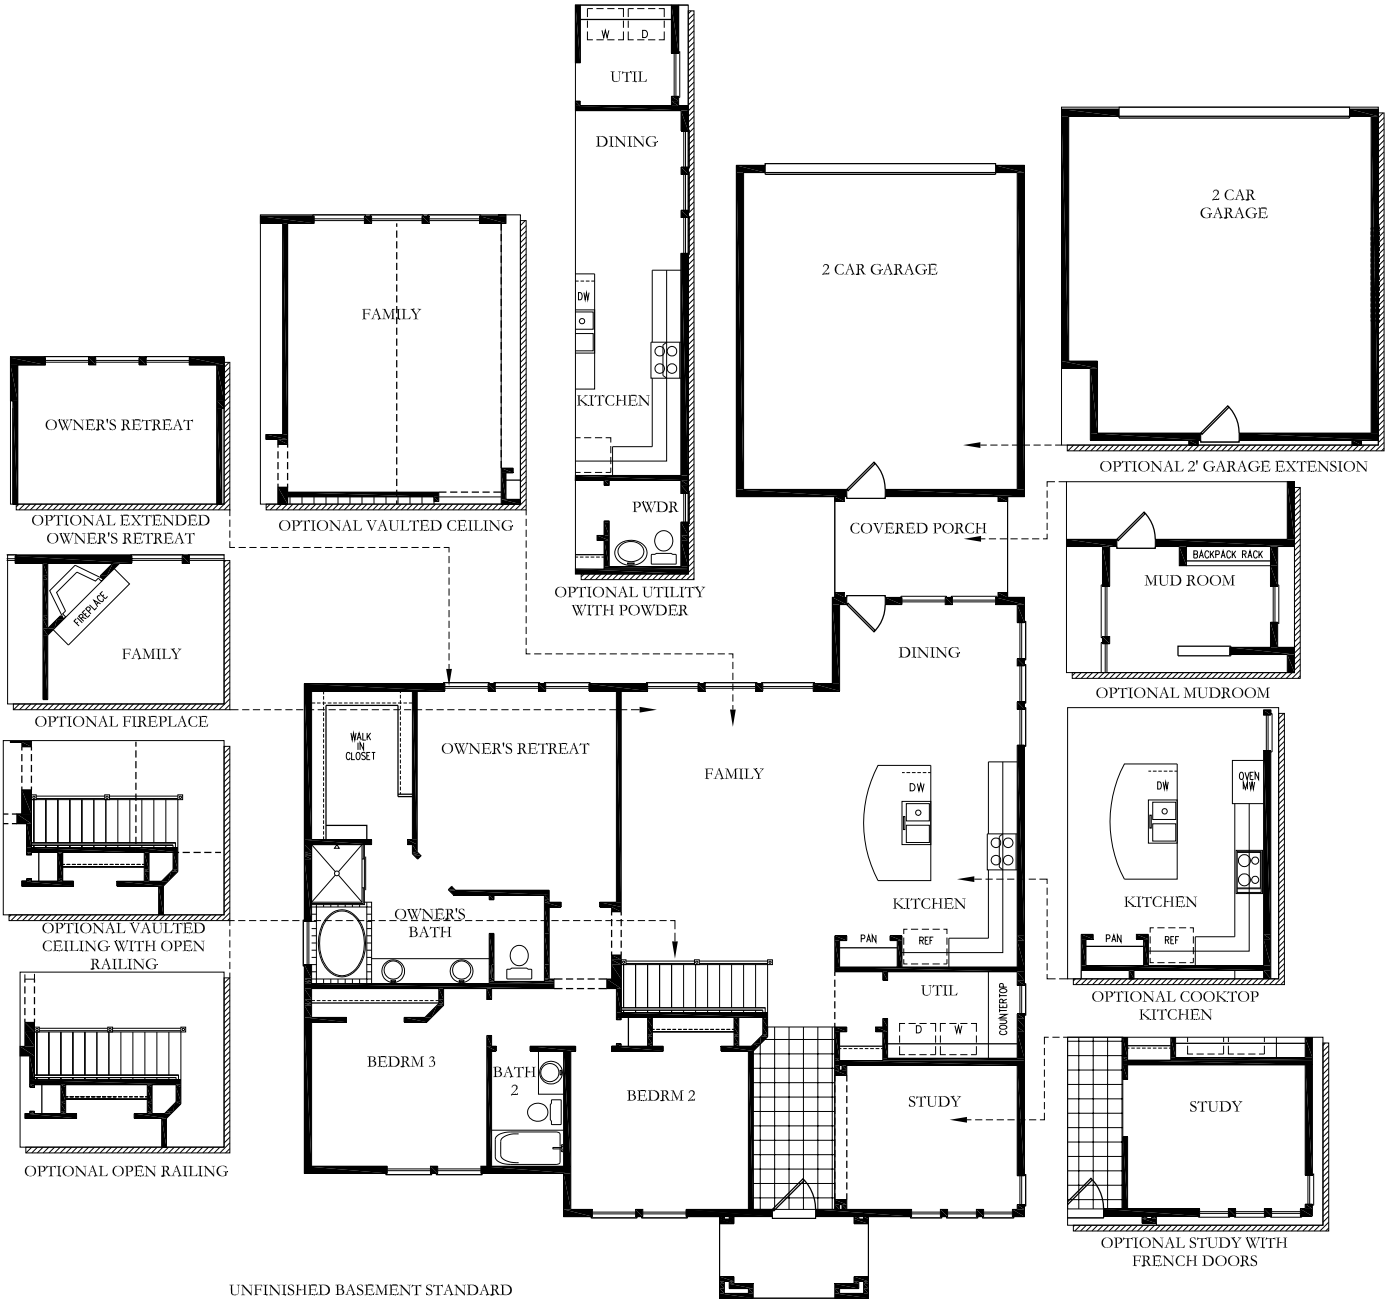

# FLOOR PLAN OPTIONS

# THE DUCHESNE

OPTIONAL GAMEROOM WITH BEDROOMS 4 AND 5 WITH BATH 3  
 OPTIONAL GAMEROOM WITH BEDROOM 4 AND BATH 3  
 OPTIONAL GAMEROOM WITH BEDROOM 4,5 AND 6 WITH BATHS 3 AND 4

11/13/2014  
 6405SLC\_2\_Opt0